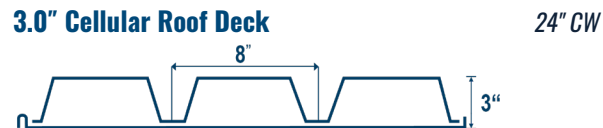

ROOF DECK

1.5" B Wide Rib Roof Deck

1.5" A Narrow Rib Roof Deck

1.5" F Intermediate Rib Roof Deck

3.0" N Deep Rib Roof Deck

CELLULAR ROOF DECK

1.5" Cellular Roof Deck

3.0" Cellular Roof Deck