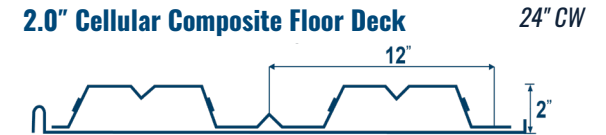

ROOF DECK

1.5" B Wide Rib Roof Deck

1.5" A Narrow Rib Roof Deck

1.5" F Intermediate Rib Roof Deck

3.0" N Deep Rib Roof Deck

CELLULAR ROOF DECK

1.5" Cellular Roof Deck

3.0" Cellular Roof Deck

4.5" Cellular Roof Deck

CELLULAR COMPOSITE FLOOR DECK

1.5" Cellular Composite Floor Deck

2.0" Cellular Composite Floor Deck

3.0" Cellular Composite Floor Deck

Other Cover Widths (CW) May Be Available
Call 877-857-6400 For More Details