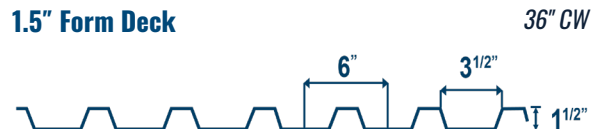

1.5" Form Deck