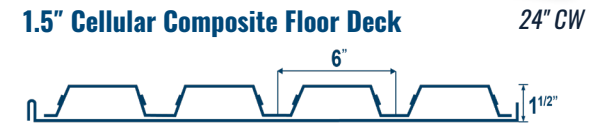

CELLULAR COMPOSITE FLOOR DECK

1.5" Cellular Composite Floor Deck