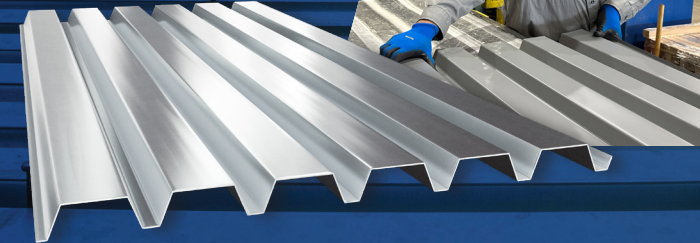

VIEW ALL OF OUR LOCATIONS

METAL DECK and Sheet Metal

Offering NEXT-DAY DELIVERY of high-quality metal floor, roof, and form deck, plus sheet metal trim and accessories, made in the USA since 1994.

877-857-6400 | sales@cordeck.com