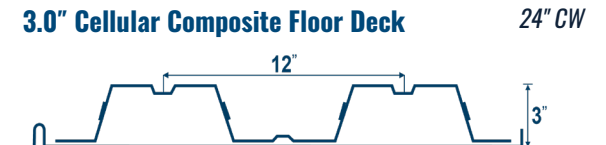

ROOF DECK

1.5" B Wide Rib Roof Deck

1.5" A Narrow Rib Roof Deck

1.5" F Intermediate Rib Roof Deck

3.0" N Deep Rib Roof Deck

CELLULAR ROOF DECK

1.5" Cellular Roof Deck

3.0" Cellular Roof Deck

4.5" Cellular Roof Deck

CELLULAR COMPOSITE FLOOR DECK

1.5" Cellular Composite Floor Deck

2.0" Cellular Composite Floor Deck

3.0" Cellular Composite Floor Deck

Other Cover Widths (CW) May Be Available
Call 877-857-6400 For More Details